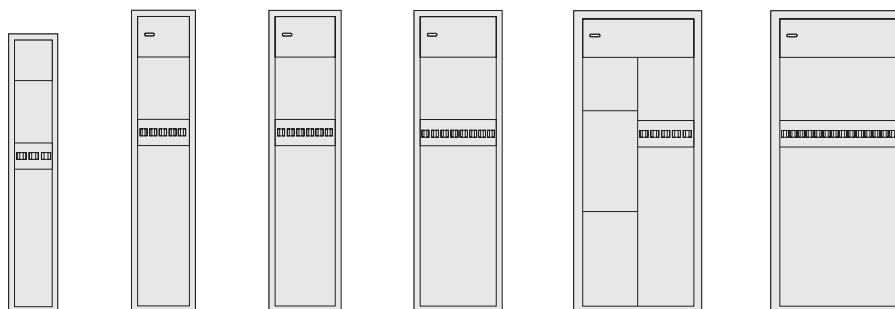

ASG/WS3

ASG/WS5

ASG/WS6

ASG/WS8

ASG/COMBI

ASG/WS14

- Burglary resistance – EN 1143-1, Grade I.
- Fire resistance – LFS 30P according to EN 15659.
- Thickness of door 95 mm, thickness of walls 55 mm.
- The safe body and door are manufactured with two inter-welded walls that are filled with fire resistant concrete.
- Three way locking bolts.
- Integrated relocker, lock secured from drill attacks.
- Standard delivery with double-bit high security key lock with two keys.
- Anchoring to the floor or to the wall.
- Color: RAL 7035 (light grey), also available in RAL 7024 (grey graphite)..