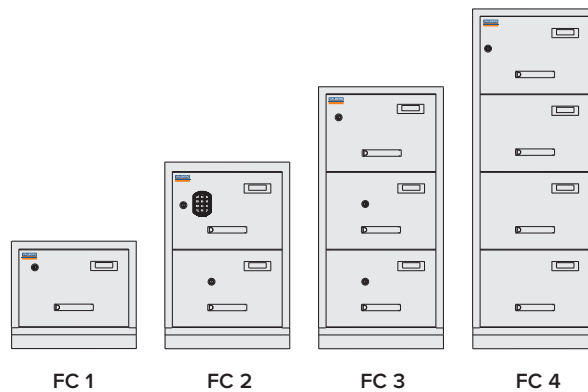

Key lock

Digital lock

Combination lock

The outer depth is given without the handle and the lock.  
The outer height is given without wheels. The height with wheels is +20 mm

- Fire resistance – 1 hour LFS 60P according to EN 15659.
- Drawer capacity – 50 kg.
- Drawers adjustable for A4 and Foolscap files.
- Electrostatic powder coating is applied to all sides including the bottom. The finish is scratch-resistant providing a lifetime quality appearance.
- Individual drawer locking allows the user to leave one or more drawers unlocked with the push lock in the locked position.
- All filing cabinets are installed with a central high security key or digital push lock. Additional drawers can be installed with key, digital or mechanical combination locks. Key lock made in Germany (Euro Locks).
- Anti-tilt device.
- Handles and label holders are made of rubber coated plastic (soft touch).
- Color: RAL 7035 (light grey), also available in RAL 7024 (grey graphite).