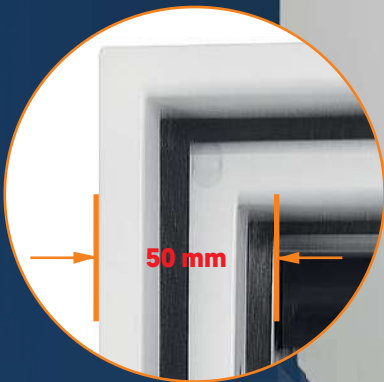

# Innovative solutions for series FRS

VALBERG

series: **FRS**

Dead bolts  
on hinge side

Pull out tray

Multilayered wall  
structure, thickness  
of 50 mm

Pull out drawer

Multilayered door  
structure, thickness  
of 95 mm