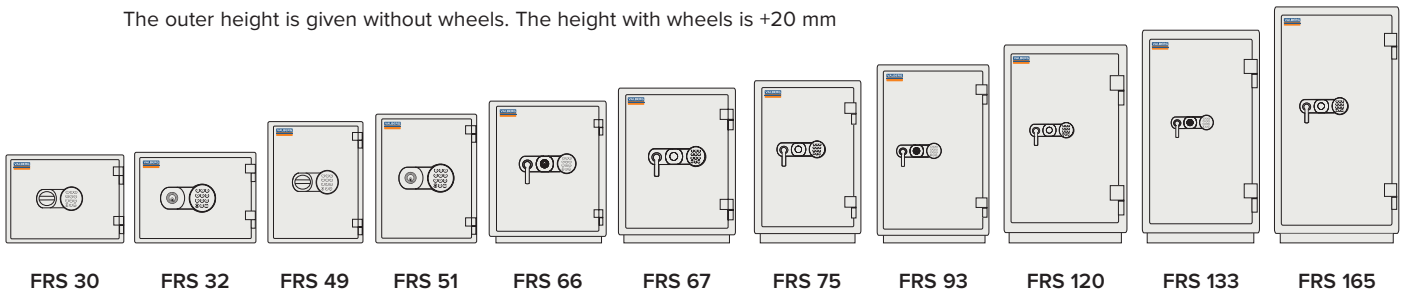

Digital lock + Key lock

Digital lock + Thumbturn

Digital lock + Key lock

Digital lock + Handle

The outer depth is given without the handle and the lock.

The outer height is given without wheels. The height with wheels is +20 mm